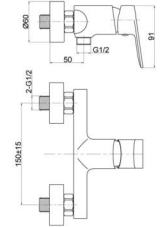

SH567-03
Single handle shower mixer
Φ35