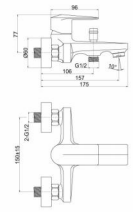

**SH551-25**  
Single handle basin mixer  
Φ25

**SH552-01**  
Single handle basin mixer  
Φ35

**SH552-02**  
Single handle bidet mixer  
Φ35

**SH552-03D**  
Single handle shower mixer  
Φ35

**SH552-09**  
Single handle bath mixer  
Φ35