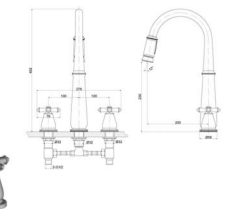

■ **SH574-11L**
Single handle kitchen mixer
Φ35