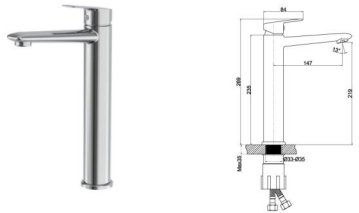

■ SH560-09  
Single handle bath mixer  
Φ35

■ SH560-39  
Single handle bath mixer  
Φ35

■ SH560-11L  
Single handle kitchen mixer  
Φ35

■ SH561-01  
Single handle basin mixer  
Φ35

■ SH561-02  
Single handle bidet mixer  
Φ35

■ SH561-01A  
Single handle high basin mixer  
Φ35

■ SH561-01AS  
Single handle basin mixer  
Φ35

■ SH561-03  
Single handle shower mixer  
Φ35

■ SH561-05  
Single handle wall mounted sink mixer  
Φ35mm

■ SH561-09  
Single handle bath mixer  
Φ35