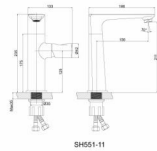

**SH551-01**  
Single handle basin mixer  
Φ35

**SH551-02**  
Single handle bidet mixer  
Φ35

**SH551-03D**  
Single handle shower mixer  
Φ35

**SH551-09**  
Single handle bath mixer  
Φ35

**SH551-11**  
Single handle kitchen mixer  
Φ35

**SH551-25**  
Single handle basin mixer  
Φ25

**SH552-01**  
Single handle basin mixer  
Φ35

**SH552-02**  
Single handle bidet mixer  
Φ35

**SH552-03D**  
Single handle shower mixer  
Φ35

**SH552-09**  
Single handle bath mixer  
Φ35