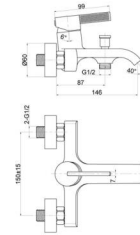

**SH571-01**  
Single handle basin mixer  
Φ35

**SH571-03**  
Single handle shower mixer  
Φ35

**SH571-02**  
Single handle bidet mixer  
Φ35

**SH571-09**  
Single handle bath mixer  
Φ35

**SH567-01**  
Single handle basin mixer  
Φ35