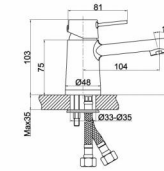

■ SH560-01
Single handle basin mixer
Φ35