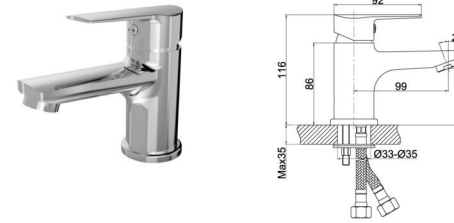

■ SH562-01
Single handle basin mixer
Φ35