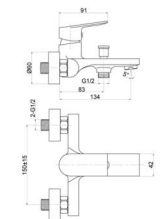

SH571-01CB
Single handle basin mixer
Φ35