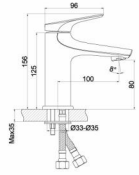

**SH571-01BKR**  
Single handle basin mixer  
Φ35

**SH571-01BGR**  
Single handle basin mixer  
Φ35

**SH571-09CB**  
Single handle bath mixer  
Φ35

**SH571-09CRD**  
Single handle bath mixer  
Φ35

**SH571-09BKR**  
Single handle bath mixer  
Φ35

■ SH550-01  
Single handle basin mixer  
Φ35

■ SH550-09  
Single handle bath mixer  
Φ35

■ SH550-25  
Single handle basin mixer  
Φ25

■ SH550-03  
Single handle shower mixer  
Φ35

■ SH550-02  
Single handle bidet mixer  
Φ35