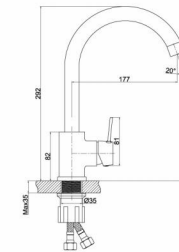

■ SH560-11L
Single handle kitchen mixer
Φ35