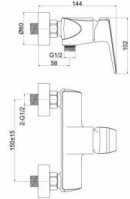

SH551-03D
Single handle shower mixer
Φ35