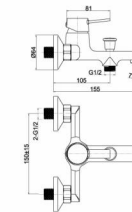

■ SH559-11  
Single handle kitchen mixer  
Φ35

■ SH560-01  
Single handle basin mixer  
Φ35

■ SH560-03  
Single handle shower mixer  
Φ35

■ SH560-05  
Single handle wall mounted sink mixer  
Φ35mm

■ SH560-15  
Single handle basin&bath mixer  
Φ35