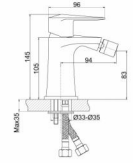

**SH551-01**  
Single handle basin mixer  
Φ35

**SH551-02**  
Single handle bidet mixer  
Φ35

**SH551-03D**  
Single handle shower mixer  
Φ35

**SH551-09**  
Single handle bath mixer  
Φ35

**SH551-11**  
Single handle kitchen mixer  
Φ35

**SH551-25**  
Single handle basin mixer  
Φ25

**SH552-01**  
Single handle basin mixer  
Φ35

**SH552-02**  
Single handle bidet mixer  
Φ35

**SH552-03D**  
Single handle shower mixer  
Φ35

**SH552-09**  
Single handle bath mixer  
Φ35