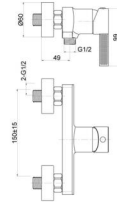

**SH571-01**  
Single handle basin mixer  
Φ35

**SH571-03**  
Single handle shower mixer  
Φ35

**SH571-02**  
Single handle bidet mixer  
Φ35

**SH571-09**  
Single handle bath mixer  
Φ35

**SH567-01**  
Single handle basin mixer  
Φ35