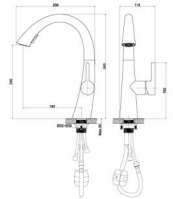

■ SH550-01BMG  
Single handle basin mixer  
Φ35

■ SH550-01GCD  
Single handle basin mixer  
Φ35

■ SH550-01TBG  
Single handle basin mixer  
Φ35

■ SH550-01RWT  
Single handle basin mixer  
Φ35

■ SH550-01CM  
Single handle basin mixer  
Φ35

■ SH550-01SGR  
Single handle basin mixer  
Φ35

■ SH550-11  
Single handle kitchen mixer  
Φ35

■ SH19-40  
Single handle kitchen mixer  
Φ25

■ SH17-31  
Single handle kitchen mixer  
Φ25

■ SH19-37  
Single handle pull-out kitchen mixer  
Φ35

■ SH550-11CM  
Single handle kitchen mixer  
Φ35

■ SH550-11RWT  
Single handle kitchen mixer  
Φ35

■ SH550-11GCD  
Single handle kitchen mixer  
Φ35

■ SH550-11SGR  
Single handle kitchen mixer  
Φ35

■ SH550-11TBG  
Single handle kitchen mixer  
Φ35