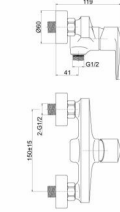

SH552-03D
Single handle shower mixer
Φ35