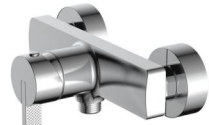

**SH571-01**  
Single handle basin mixer  
Φ35

**SH571-03**  
Single handle shower mixer  
Φ35

**SH571-02**  
Single handle bidet mixer  
Φ35

**SH571-09**  
Single handle bath mixer  
Φ35

**SH567-01**  
Single handle basin mixer  
Φ35