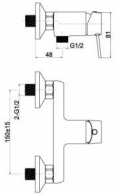

■ SH560-03
Single handle shower mixer
Φ35