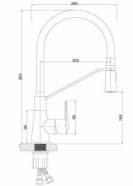

SH552-21-GR
Single handle kitchen mixer
Φ35