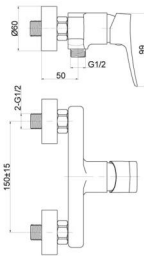

■ **SH570-09**
Single handle bath mixer
Φ35