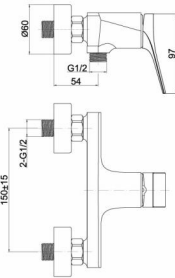

■ SH559-03
Single handle shower mixer
Φ35