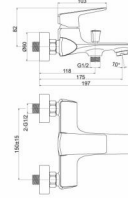

SH551-09
Single handle bath mixer
Φ35