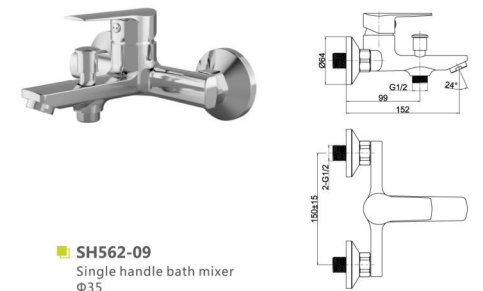

■ SH561-01A  
Single handle high basin mixer  
Φ35

■ SH561-01AS  
Single handle basin mixer  
Φ35

■ SH561-03  
Single handle shower mixer  
Φ35

■ SH561-05  
Single handle wall mounted sink mixer  
Φ35mm

■ SH561-09  
Single handle bath mixer  
Φ35

■ SH561-15  
Single handle basin & bath mixer  
Φ35

■ SH561-11  
Single handle kitchen mixer  
Φ35

■ SH561-11L  
Single handle kitchen mixer  
Φ35

■ SH562-01  
Single handle basin mixer  
Φ35

■ SH562-03  
Single handle shower mixer  
Φ35

■ SH562-05  
Single handle wall mounted sink mixer  
Φ35mm

■ SH562-09  
Single handle bath mixer  
Φ35

■ SH562-11L  
Single handle kitchen mixer  
Φ35

■ SH562-15  
Single handle basin & bath mixer  
Φ35