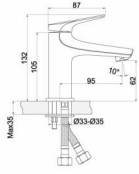

**SH571-01BKR**  
Single handle basin mixer  
Φ35

**SH571-01BGR**  
Single handle basin mixer  
Φ35

**SH571-09CB**  
Single handle bath mixer  
Φ35

**SH571-09CRD**  
Single handle bath mixer  
Φ35

**SH571-09BKR**  
Single handle bath mixer  
Φ35

■ SH550-01  
Single handle basin mixer  
Φ35

■ SH550-09  
Single handle bath mixer  
Φ35

■ SH550-25  
Single handle basin mixer  
Φ25

■ SH550-03  
Single handle shower mixer  
Φ35

■ SH550-02  
Single handle bidet mixer  
Φ35