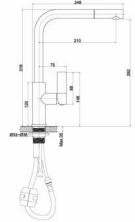

■ SH17-31
Single handle kitchen mixer
Φ25