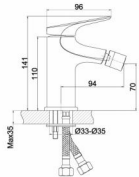

■ SH550-01  
Single handle basin mixer  
Φ35

■ SH550-09  
Single handle bath mixer  
Φ35

■ SH550-25  
Single handle basin mixer  
Φ25

■ SH550-03  
Single handle shower mixer  
Φ35

■ SH550-02  
Single handle bidet mixer  
Φ35

■ SH550-01BMG  
Single handle basin mixer  
Φ35

■ SH550-01GCD  
Single handle basin mixer  
Φ35

■ SH550-01TBG  
Single handle basin mixer  
Φ35

■ SH550-01RWT  
Single handle basin mixer  
Φ35

■ SH550-01CM  
Single handle basin mixer  
Φ35