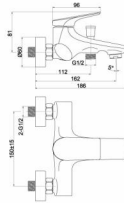

■ SH550-25
Single handle basin mixer
Φ25