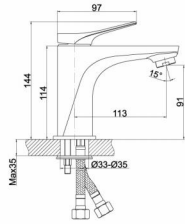

■ SH559-01
Single handle basin mixer
Φ35