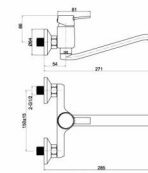

■ SH560-05
Single handle wall mounted sink mixer
Φ35mm