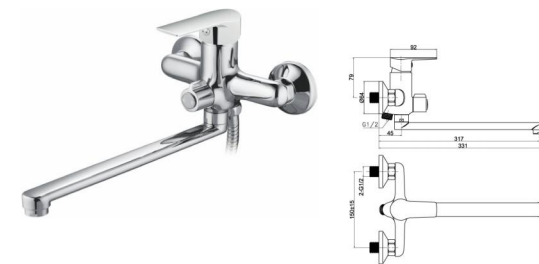

■ SH562-15
Single handle basin & bath mixer
Φ35