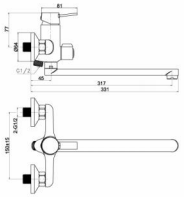

■ SH559-11  
Single handle kitchen mixer  
Φ35

■ SH560-01  
Single handle basin mixer  
Φ35

■ SH560-03  
Single handle shower mixer  
Φ35

■ SH560-05  
Single handle wall mounted sink mixer  
Φ35mm

■ SH560-15  
Single handle basin&bath mixer  
Φ35