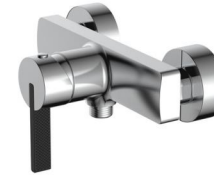

SH571-03CB
Single handle shower mixer
Φ35