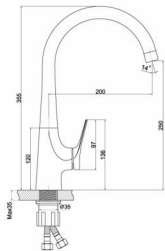

**SH552-21-BLU**  
Single handle kitchen mixer  
Φ35

■ SH559-01  
Single handle basin mixer  
Φ35

■ SH559-02  
Single handle bidet mixer  
Φ35

■ SH559-03  
Single handle shower mixer  
Φ35

■ SH559-09  
Single handle bath mixer  
Φ35