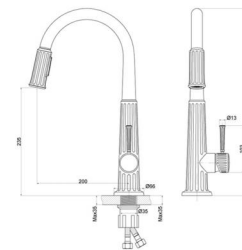

■ **SH574-11L**
Single handle kitchen mixer
Φ35