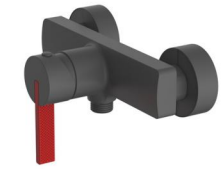

SH571-03BKR
Single handle shower mixer
Φ35