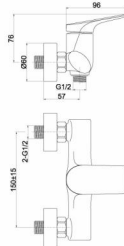

■ SH550-01  
Single handle basin mixer  
Φ35

■ SH550-09  
Single handle bath mixer  
Φ35

■ SH550-25  
Single handle basin mixer  
Φ25

■ SH550-03  
Single handle shower mixer  
Φ35

■ SH550-02  
Single handle bidet mixer  
Φ35