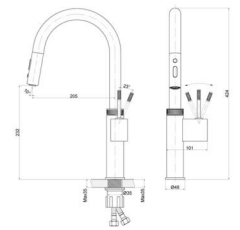

■ **SH17-33**
Single handle kitchen mixer
Φ35

Taizhou Shenhu Sanitary Co.,Ltd.

Add: Qinggang Sci-tech Industrial Zone,

Yuhuan,Zhejiang 317606,China

Http://www.tzshenhu.com

Tel: 0086-576-81731555 81731557

Fax: 0086-576-87113467

Email: sales@tzshenhu.com