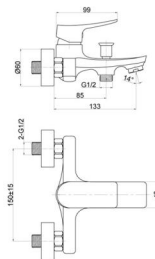

■ **SH570-09**  
Single handle bath mixer  
Φ35

■ **SH570-23**  
Single handle concealed basin mixer  
Φ35

■ **SH570-03**  
Single handle shower mixer  
Φ35

■ **SH570-09**  
Single handle bath mixer  
Φ35