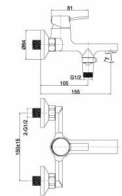

■ SH560-39
Single handle bath mixer
Φ35