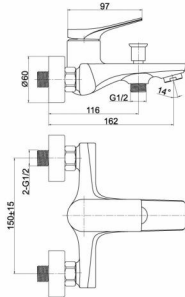

**SH552-21-BLU**  
Single handle kitchen mixer  
Φ35

■ SH559-01  
Single handle basin mixer  
Φ35

■ SH559-02  
Single handle bidet mixer  
Φ35

■ SH559-03  
Single handle shower mixer  
Φ35

■ SH559-09  
Single handle bath mixer  
Φ35